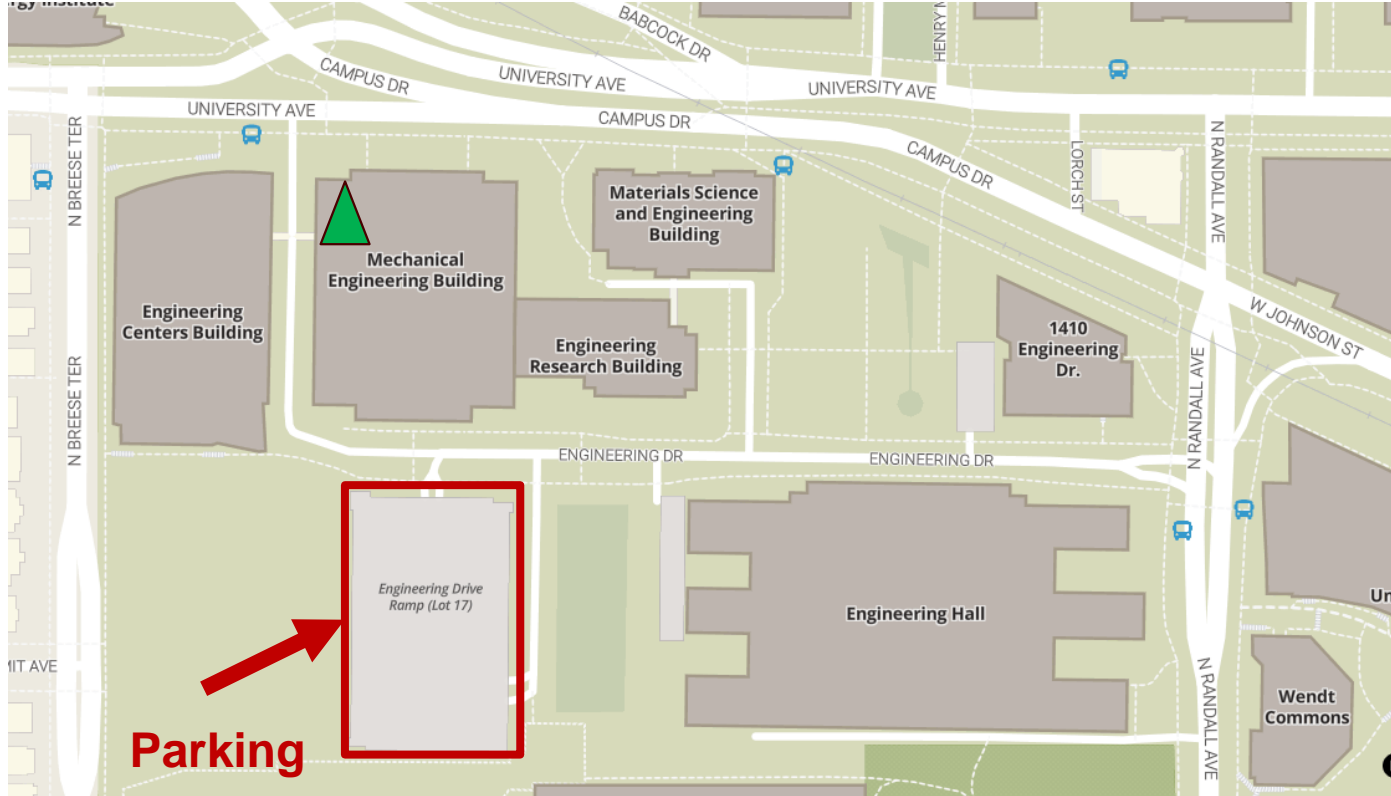

# SPE TOPCON: PEC Tour Sign-Up

 **PEC ME 2042**

The Polymer Engineering Center (PEC) is in room **ME1042** within the Mechanical Engineering Building.

## PEC Tour Times

Monday, 04/29/2024  
1:30 PM and 2:30 PM

Sign up  
by scanning the  
QR Code!

## Address:

1513 University Avenue,  
Madison, WI 53706