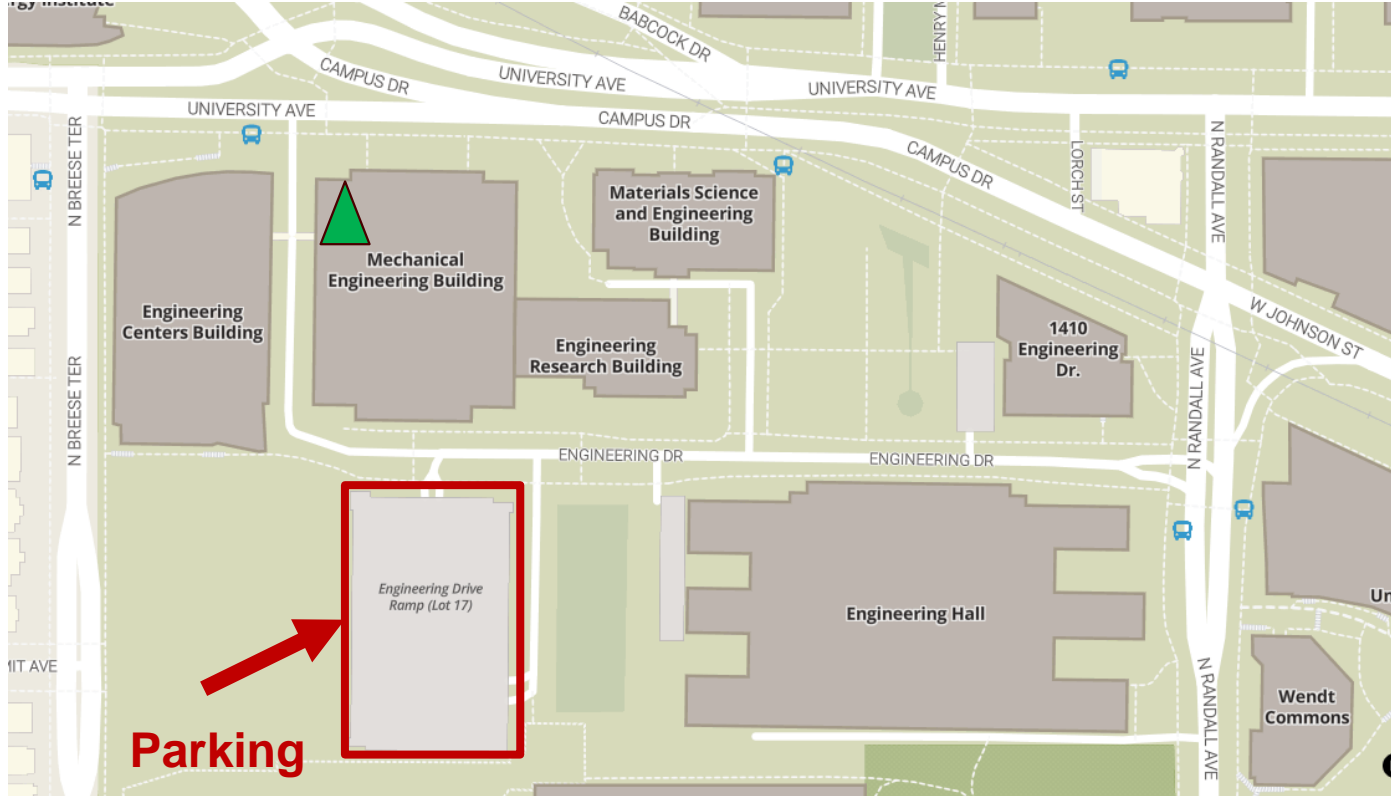

SPE TOPCON: PEC Tour Sign-Up

 **PEC ME 2042**

The Polymer Engineering Center (PEC) is in room **ME1042** within the Mechanical Engineering Building.

PEC Tour Time
Monday, 04/29/2024
2 PM

Sign up
by scanning the
QR Code!

Address:
1513 University Avenue,
Madison, WI 53706
Contact:
Paula Hohoff, hohoff@wisc.edu