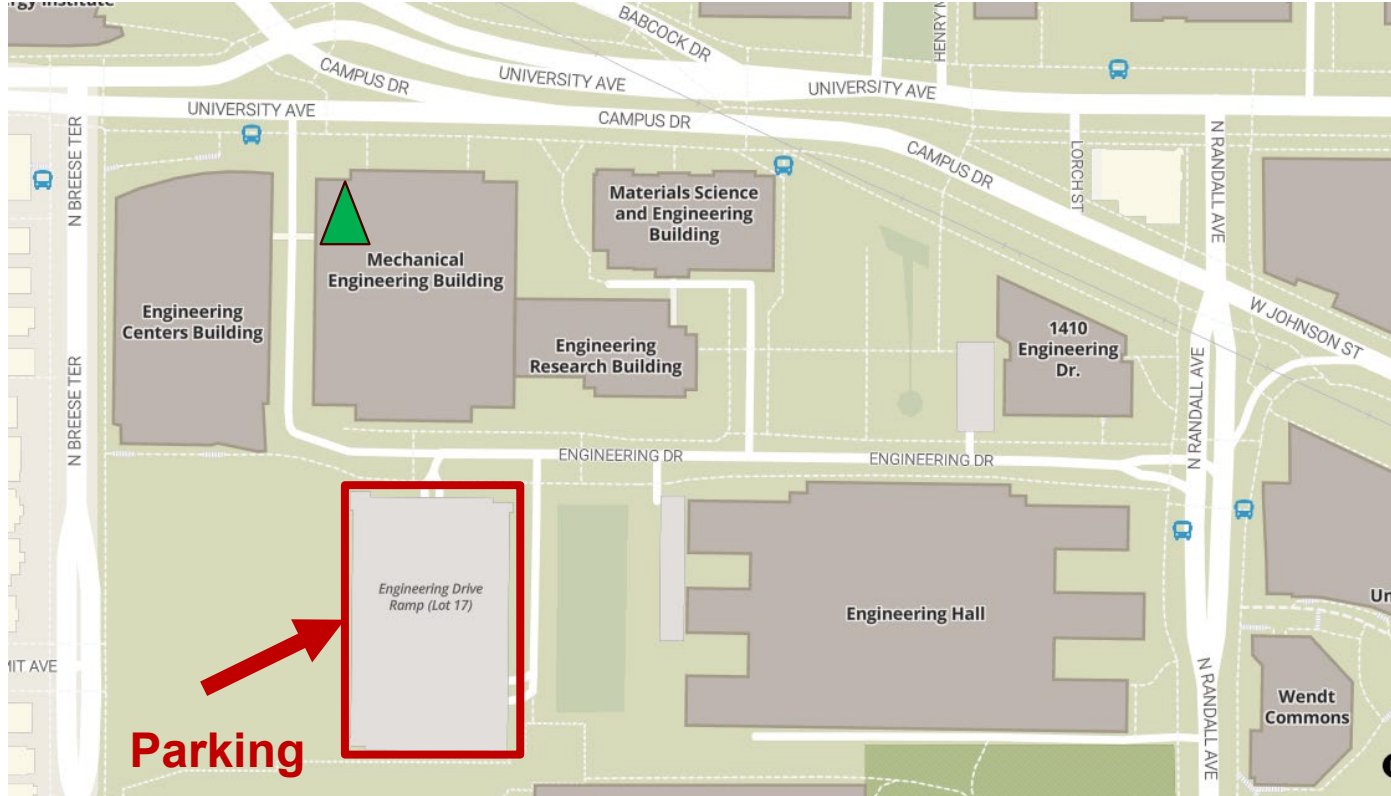

SPE TOPCON: PEC Tour Sign-Up

PEC Tour Time
Monday, 05/12/2025
2 PM

Sign up
by scanning the
QR Code!

Address:
1513 University Avenue,
Madison, WI 53706
Contact:
Paula Hohoff, hohoff@wisc.edu

 **PEC ME 2042**

The Polymer Engineering Center (PEC) is in room **ME1042** within the Mechanical Engineering Building.